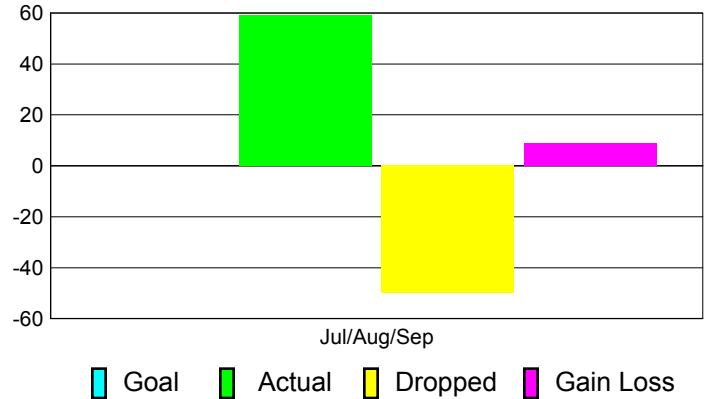

### YTD Status Quo Clubs 2012-2013

Status Quo Clubs Compared to Status Quo Members

## MEMBERSHIP

**Membership Results**  
2012-2013

**Membership**  
2011-2012

Month	Net Memb Goal	Actual New Memb	Actual Dropped Memb	Gain/Loss of Memb	Gain/Loss of Memb
Jul/Aug/Sep		59	-50	9	-18
<b>Totals</b>		<b>59</b>	<b>-50</b>	<b>9</b>	<b>-18</b>

### Membership Results 2012-2013

Goal, New, Dropped, Gain/Loss

### Comparison of Membership Gain/Loss

Current Year Compared to the Previous Year