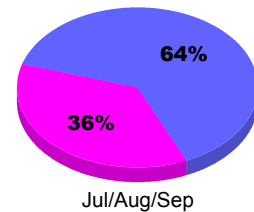

Gender Comparison 2012-2013