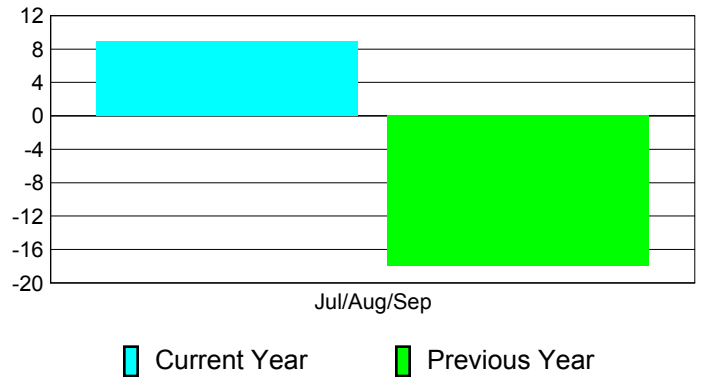

Comparison of Membership Gain/Loss

Current Year Compared to the Previous Year