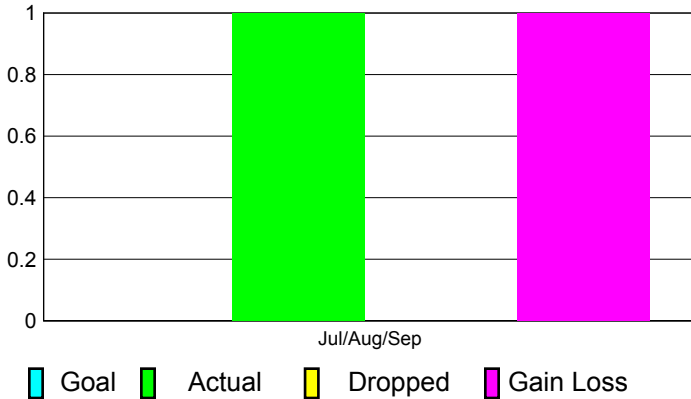

## CLUBS

**Club Results**  
2012-2013

**Clubs**  
2011-2012

Month	New Club Goal	Actual New Clubs	Actual Dropped Clubs	Gain/Loss of Clubs	Gain/Loss of Clubs
Jul/Aug/Sep		1	0	1	0
<b>Totals</b>		<b>1</b>	<b>0</b>	<b>1</b>	<b>0</b>

### Club Results 2012-2013

Goal, New, Dropped, Gain/Loss

### Comparison of Club Gain/Loss

Current Year Compared to the Previous Year